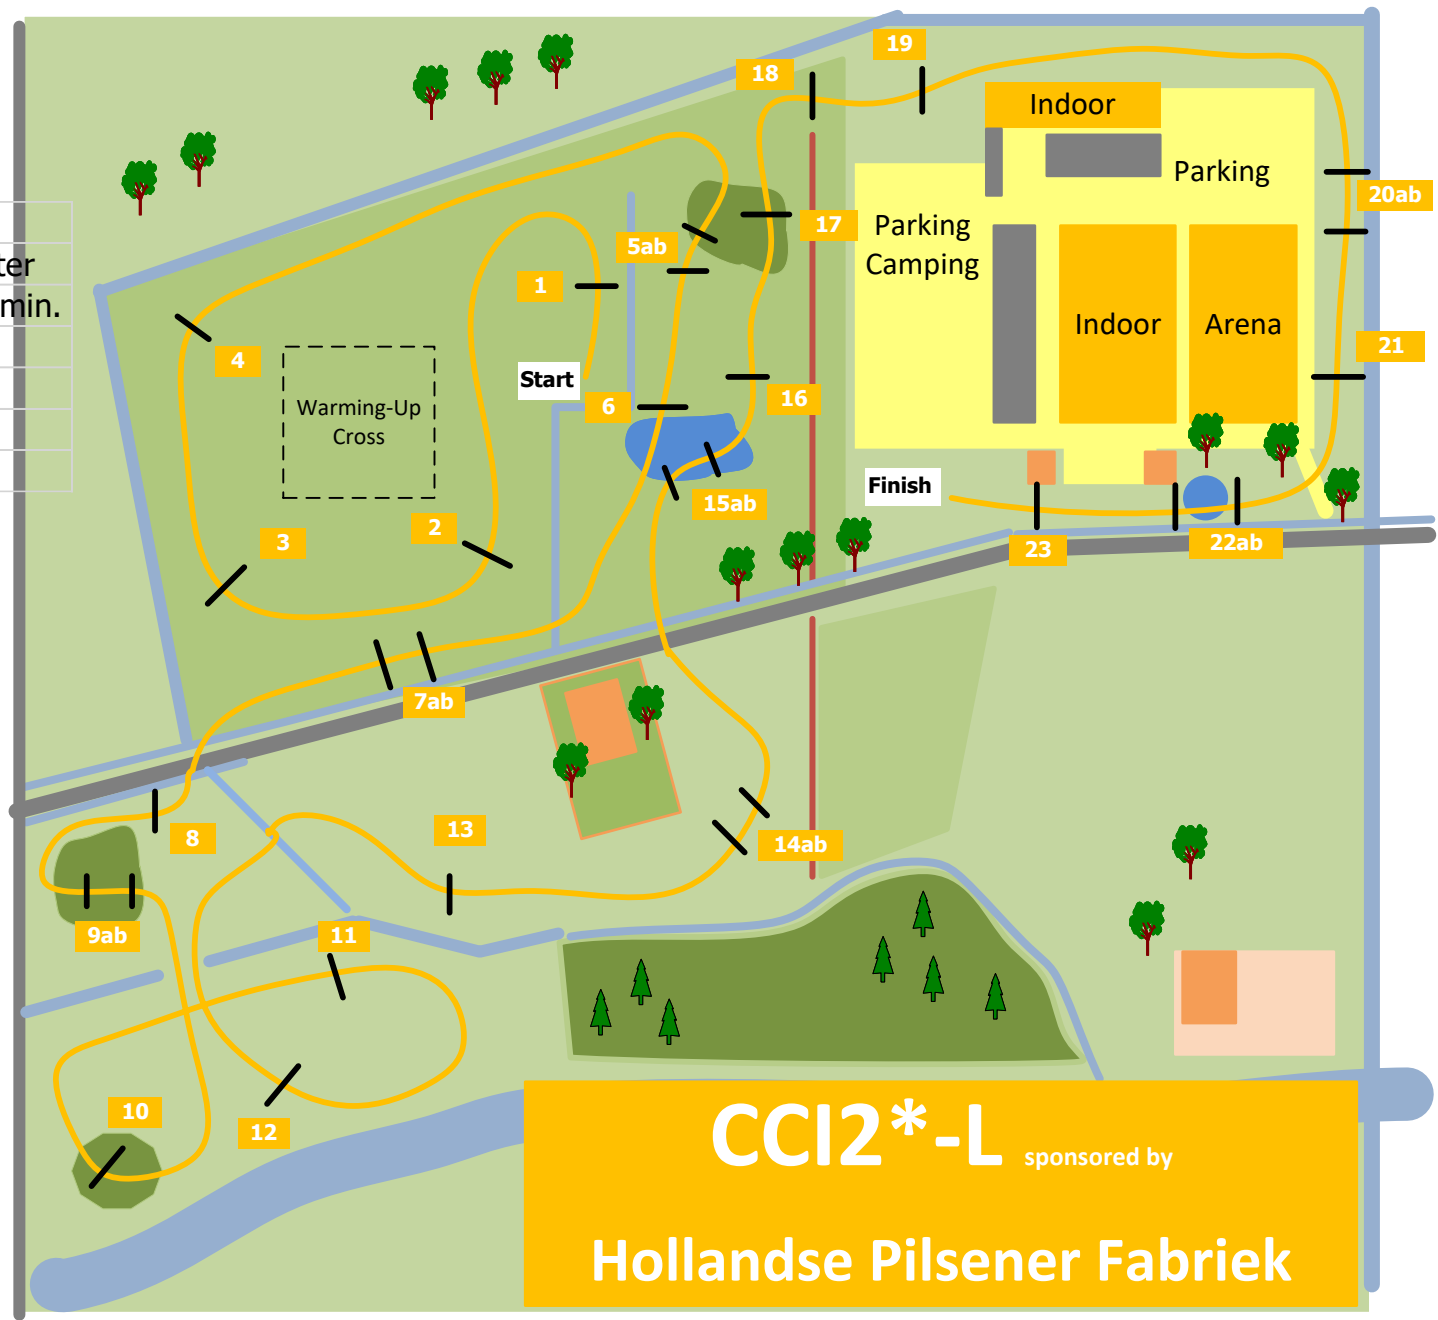

Cross-Country, Saturday 13th April 2024

CCI2-L		
Distance	3680	meter
Speed	520	m./min.
Optimal Time	7 min 5 sec	
Allowed Time	14 min 10 sec	
Fences	23	
Efforts	30	

CCI2\*-L sponsored by  
**Hollandse Pilsener Fabriek**