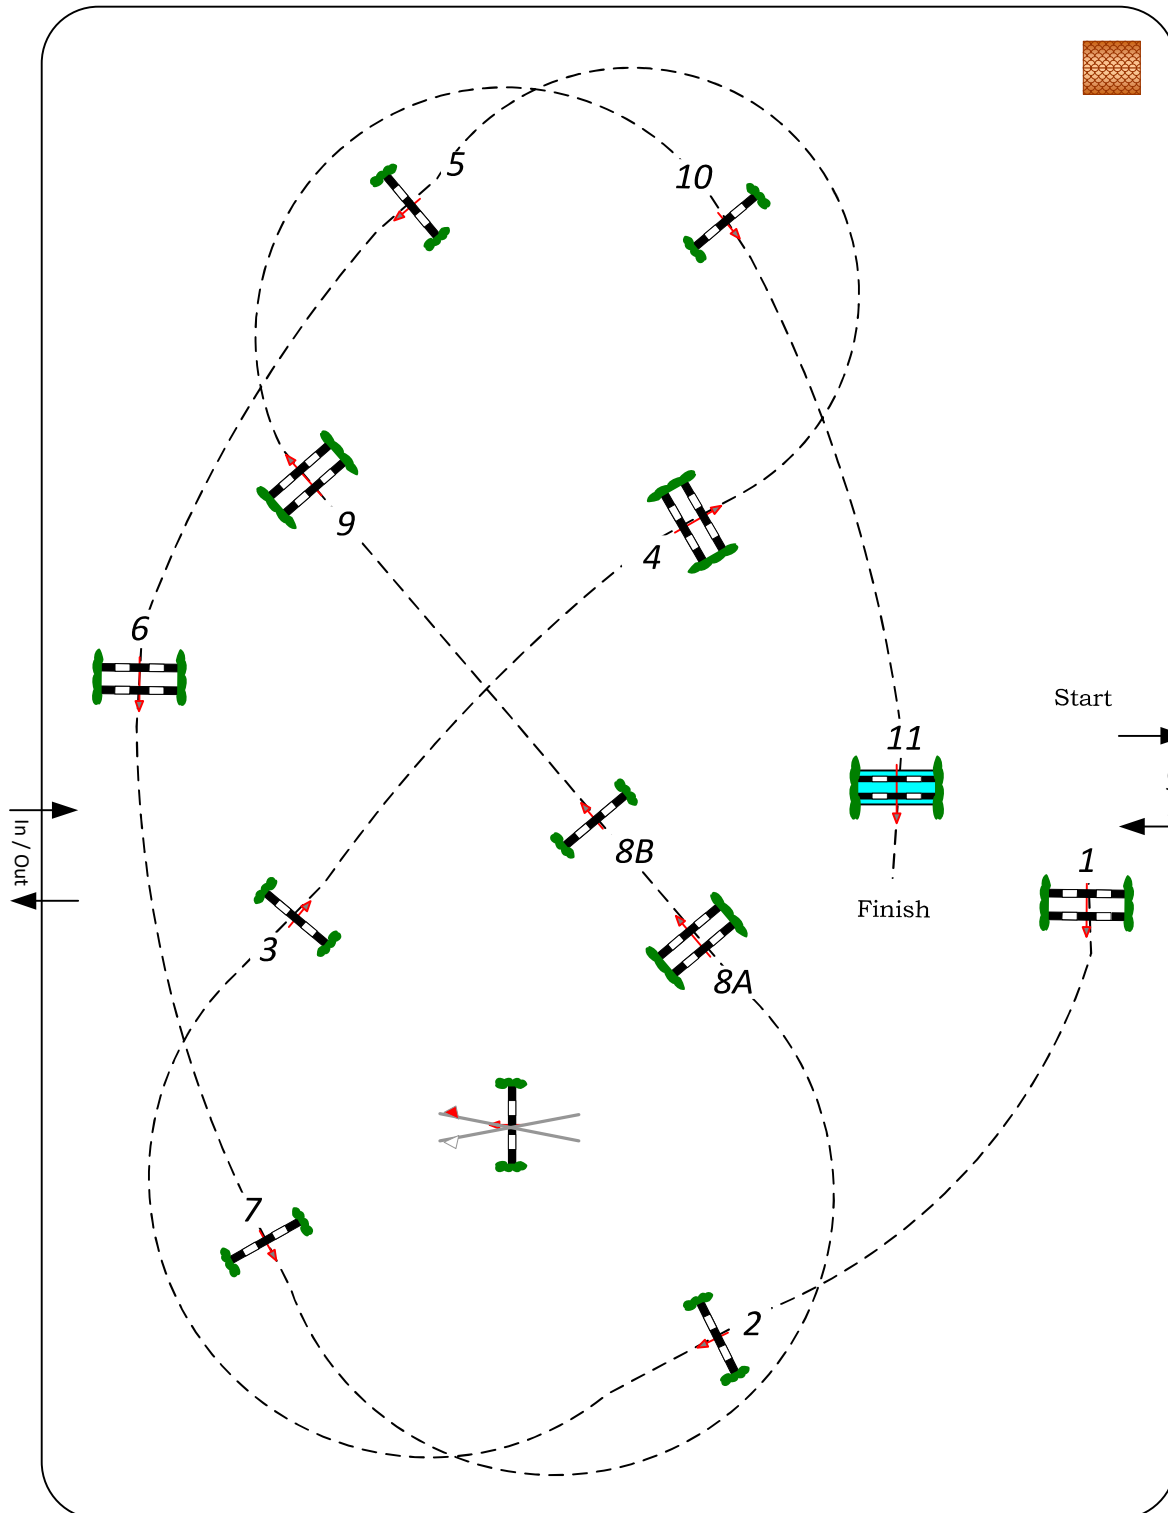

CCI 1 * ARVILLE 2024

Class No.:

Competition Not against the clock

17 August 2024

Table: A

Speed: 350 m/min

Obstacles: 1 to 11

National RG:

Length: 390 m

Efforts: 12

FEI RG / Art. 238.1.1

Time allowed: 67 sec

Height: 1,10 m

Time limit: 134 sec

BERNARD MATHY
COURSE DESIGNER

b.mathy@gmail.com

+32 492 73 13 40

JURY