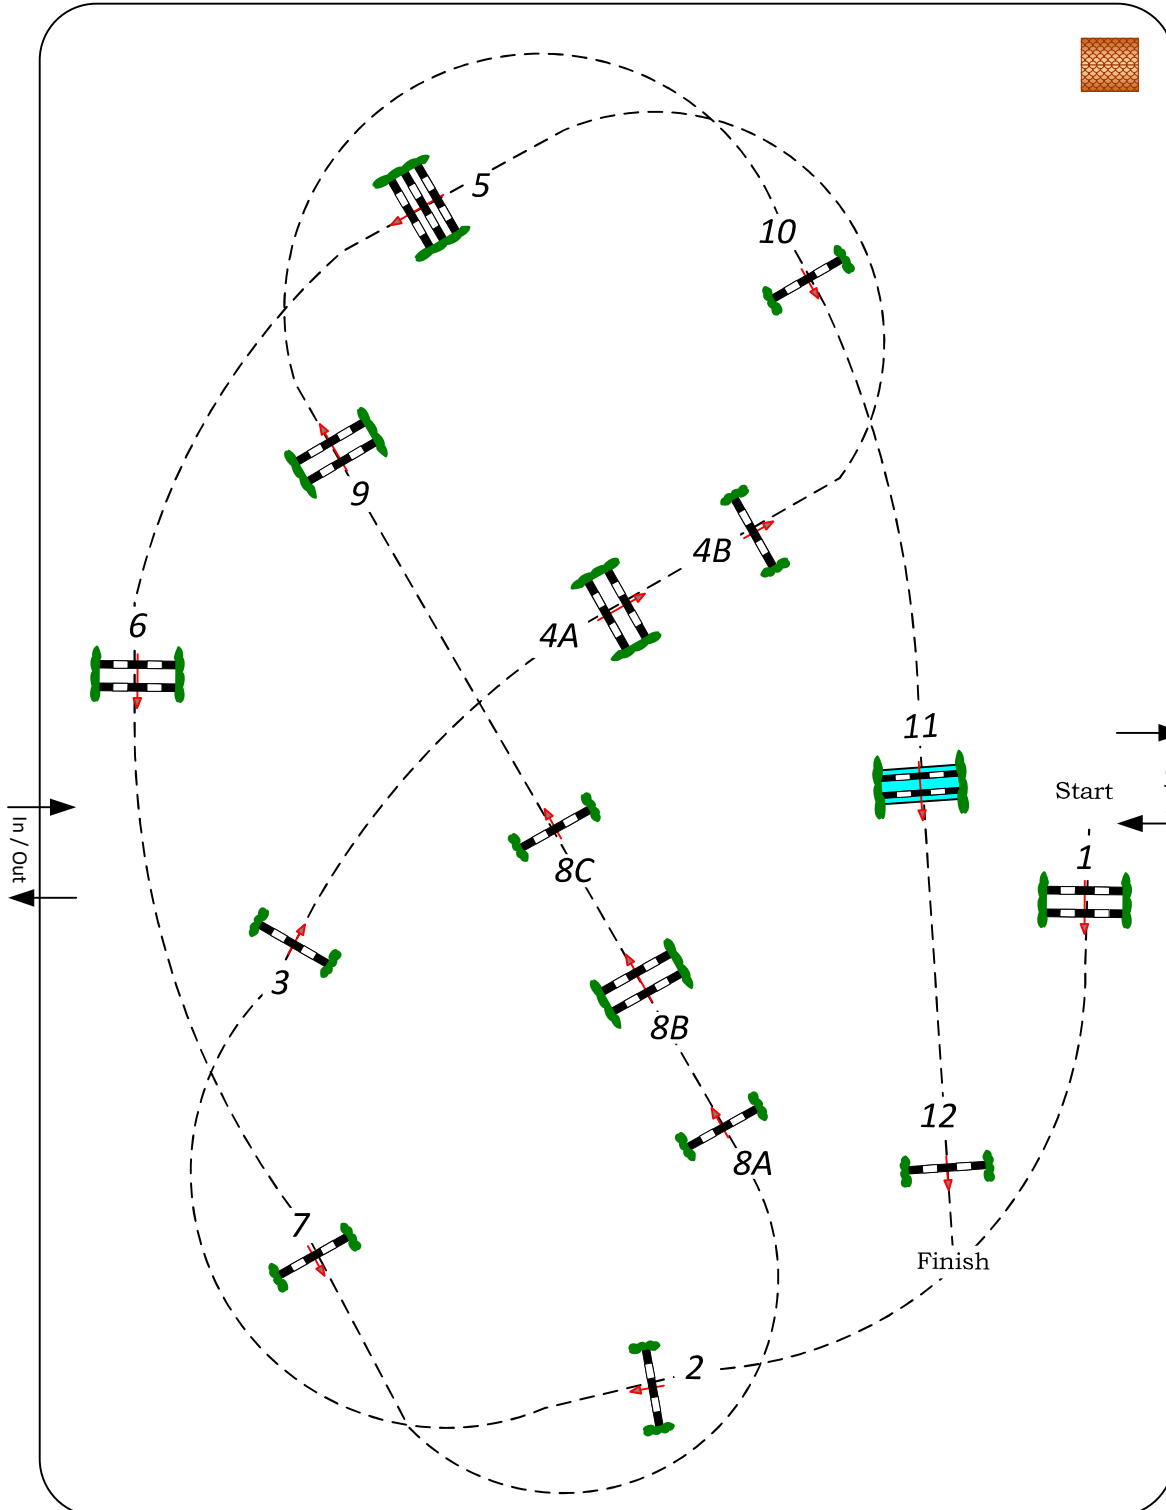

CCI 4 * ARVILLE 2024

Class No.:

Competition Not against the clock

17 August 2024

Table: A
National RG:
FEI RG / Art. 238.1.1
Height: 1,25 m

Speed: 375 m/min
Length:
Time allowed:
Time limit:

Obstacles: 1 to 12
Efforts: 15

BERNARD MATHY
COURSE DESIGNER
b.mathy@gmail.com
+32 492 73 13 40

JURY